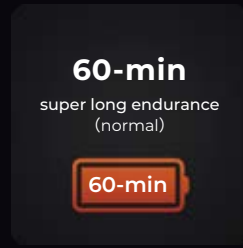

Learn More Here

Powerful Pump-Jet Propulsion

3 Speed Options

60-min
super long endurance (normal)

Ideal Depth Alerts

10 km/h
Max Speed

4.3 inches
high-definition screen

Smart APP

SUPERIOR POWER, THREE SPEED OPTIONS

The SUBLUE Vapor is perfect for everything from relaxed glides to thrilling races. It delivers consistent power at any speed and can generate an impressive thrust of up to 21kg. Choose from three exciting speed settings: 6km/h, 8km/h, or 10km/h. Whether you want to take it easy or go all out for an adrenaline rush, the choice is yours!